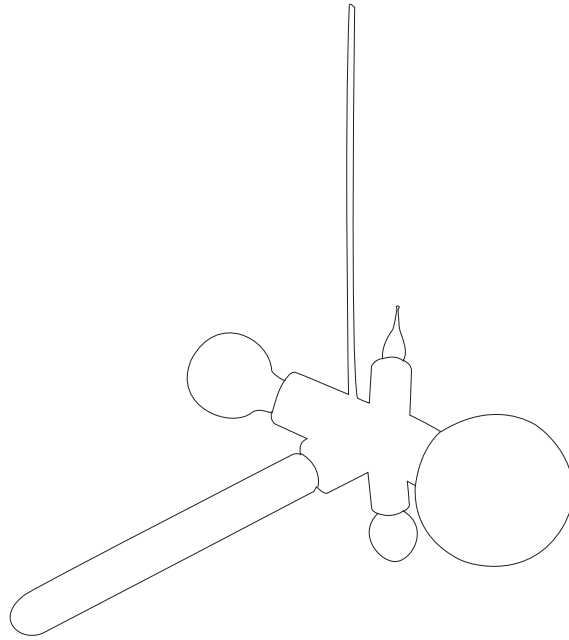

Detailing

Lightbulb set
separately available

Please refer to the pricelist for more information

Colour

White RAL9016

Technical

E27 x 3 60 W MAX type A
E14 x 1 40 W MAX type G or B
E14 x 1 15 W MAX type G or B
Cable length 4M (white)
10M cable available on request
Plastic white canopy

E26 x 3 60 W MAX type A
E12 x 1 40 W MAX type G or B
E12 x 1 15 W MAX type G or B
Cable length 4M (black)
10M cable available on request
Chrome canopy

Packaging

Clusterlamp

H 19 cm | 7.5"
W 27 cm | 10.6"
D 27 cm | 10.6"

Colli 1/1

Product weight:

1 KG | 2,2 lb

With packaging:

1,6 KG | 3,5 lb

Cleaning Instructions

The Clusterlamp can be cleaned effectively using a regular household dust cloth or feather duster. Lightly dust over the lamp whilst it is not illuminated.

m o o o i

Main dimensions

16cm | 6.3"

19cm | 7.5"

14cm | 5.5"