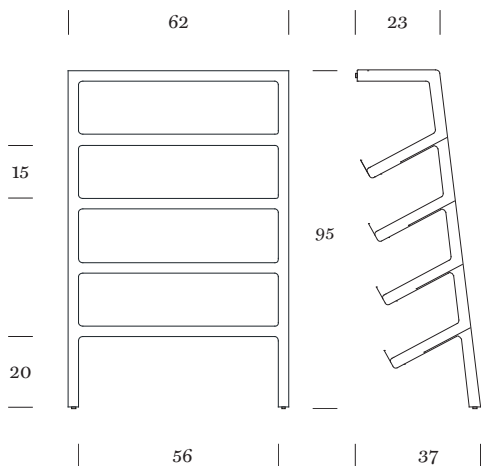

Mila
Design: Yuniic
2006

Eichensperrholz gebleicht;
pulverbeschichtetes Stahlblech
weiss glanz

Oak plywood bleached; steel panel
powder-coated shiny white