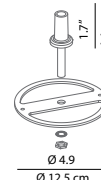

D72

D72/1  
table base

D72/2  
fixing pin

D72/5  
desk joint

Isolux

head h 50cm  
cold white  
3500K

Isolux

head h 50cm  
warm white  
2400K