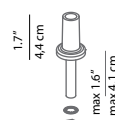

Insulation class:

Reference code: Structure  
 1D720=000018 mirror  
 1D720=000001 black soft-touch  
 1D720=000002 white

Component		
D72/1	1D72/1000018	table base mirror
	1D72/1000001	table base black soft-touch
	1D72/1000002	table base white
D72/2	1D72/2000018	fixing pin mirror
	1D72/2000001	fixing pin black soft-touch
	1D72/2000002	fixing pin white
D33/3	1D72/3000018	clamp mirror
	1D72/3000001	clamp black soft-touch
	1D72/3000002	clamp white
D33/5	1D72/5000018	desk joint mirror
	1D72/5000001	desk joint black soft-touch
	1D72/5000002	desk joint white

D72

D72/1  
table base

D72/2  
fixing pin

D72/5  
desk joint

Isolux

head h 50cm  
cold white  
3500K

Isolux

head h 50cm  
warm white  
2400K