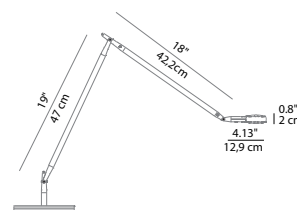

D72/1
table base