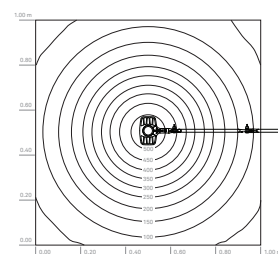

D72

D72/1  
table base

D72/2  
fixing pin

D72/5  
desk joint

Isolux

head h 50cm  
cold white  
3500K

Isolux

head h 50cm  
warm white  
2400K