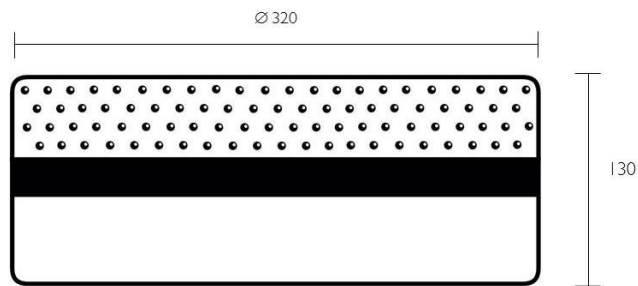

BIG STEEL DROP

By: e27 Berlin

STEEL DROP, light magic in a steel case. For the new version of the e27 lamp, the precision steel light screen sits on an opaque metal base, separated by a thin band of black wood. The Traffic White model is an elegant study in black and white, while the black-on-black version emphasises the look of a technical element.

Produkt	Leuchte	product	light
Masse	Ø 320 mm Höhe: 130 mm	dimensions	Ø 320 mm height: 130 mm
Material	1.5 mm Blech und Lochblech pulverbeschichtet MDF schwarz	material	1.5 mm steel and perforated metal plate powder coated MDF black
Fassung	LED, 3 Watt, E27 230 - 240 Volt – 50 Hz	bulb fitting	LED, 3 Watt, E27 230 - 240 Volt – 50 Hz
Kabel	3000 mm schwarzes oder weisses PVC-Kabel, Euro-Stecker	cable	3000 mm PVC-cable black or white, Euro-plug
Gewicht (netto)	2,5 kg	weight (net)	2,5 kg
Herstellungsland	Deutschland	country of origin	Germany
UVP	290.00 EUR (Deckel pulverbeschichtet) 330.00 EUR (Deckel verkupfert gelb verzinkt)	RRP	290.00 EUR (top powder coated) 330.00 EUR (top copper coated yellow galvanized)

Farben + Bestell-Nr.

Deckel pulverbeschichtet	Deckel verkupfert
schwarz 2700S	schwarz 2700SKU
gelb verzinkt 2700GZ	

colours + order-no.

top powder coated	top copper coated
black 2700S	black 2700SKU
yellow galvanized 2700GZ	