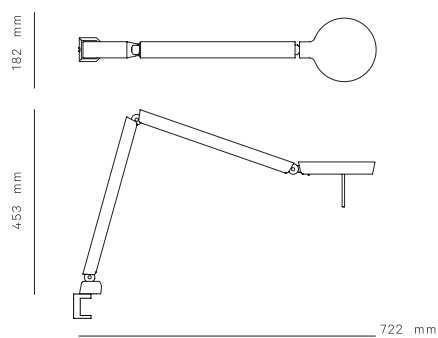

Claesson Koivisto Rune w081f	Claesson Koivisto Rune w081t1	Claesson Koivisto Rune w081t2	Claesson Koivisto Rune w081w
Weight: 9 kg	Weight: 5 kg	Weight: 7 kg	Weight: 2 kg
Length: 108 cm	Length: 56 cm	Length: 108 cm	Length: 56 cm
Width: 39 cm	Width: 26 cm	Width: 39 cm	Width: 26 cm
Height: 27 cm	Height: 23 cm	Height: 27 cm	Height: 23 cm
Volume: 0,114 m3	Volume: 0,033 m3	Volume: 0,114 m3	Volume: 0,033 m3

081C102 Colour: white
081C104 Colour: grey
081C106 Colour: green

Claesson Koivisto Rune w081

MODELS

**TABLE LAMP BASE
TWO ARMS**

**TABLE LAMP CLAMP
TWO ARMS**

Claesson Koivisto Rune w081t2

Claesson Koivisto Rune w081c2