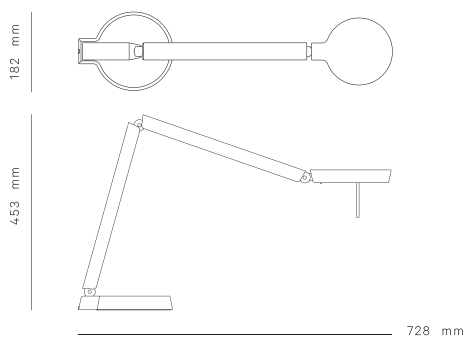

The base and shade are made of die-cast aluminium while the arm is made from extruded aluminium. The lamps are equipped with injection-moulded plastic joints, reinforced with metal washes.

ROTATION MECHANISM:

Claesson Koivisto Rune w081f	Claesson Koivisto Rune w081t1	Claesson Koivisto Rune w081t2	Claesson Koivisto Rune w081w
Weight: 9 kg	Weight: 5 kg	Weight: 7 kg	Weight: 2 kg
Length: 108 cm	Length: 56 cm	Length: 108 cm	Length: 56 cm
Width: 39 cm	Width: 26 cm	Width: 39 cm	Width: 26 cm
Height: 27 cm	Height: 23 cm	Height: 27 cm	Height: 23 cm
Volume: 0,114 m3	Volume: 0,033 m3	Volume: 0,114 m3	Volume: 0,033 m3

081C102 Colour: white
081C104 Colour: grey
081C106 Colour: green

Claesson Koivisto Rune w081

MODELS

**TABLE LAMP BASE
TWO ARMS**

**TABLE LAMP CLAMP
TWO ARMS**

Claesson Koivisto Rune w081t2

Claesson Koivisto Rune w081c2