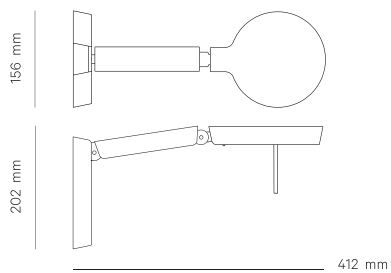

ARTICLE NO.

081T202 Colour: white
081T204 Colour: grey
081T206 Colour: green

081C202 Colour: white
081C204 Colour: grey
081C206 Colour: green

Claesson Koivisto Rune w081w