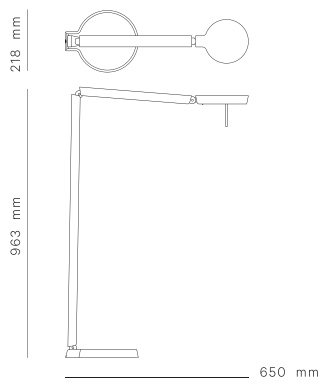

MODELS

Claesson Koivisto Rune w081f

Claesson Koivisto Rune w081t1

Claesson Koivisto Rune w081c1

ARTICLE NO.

081F102 Colour: white
081F104 Colour: grey
081F106 Colour: green

081T102 Colour: white
081T104 Colour: grey
081T106 Colour: green

081C102 Colour: white
081C104 Colour: grey
081C106 Colour: green

Claesson Koivisto Rune w081