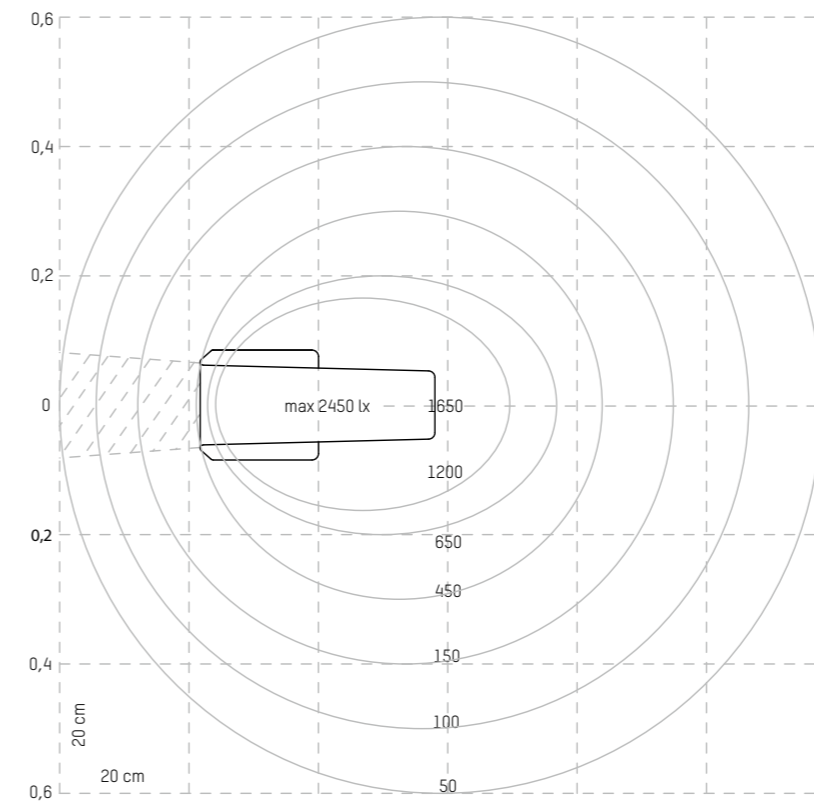

LED₁ lx

PACKAGE SIZE	430 x 330 x 220 mm
PACKAGE WEIGHT	1,8 kg

AVAILABLE MATERIALS	Oak, walnut and birch
SURFACE FINISH	Lacquer

INDOOR USE ONLY