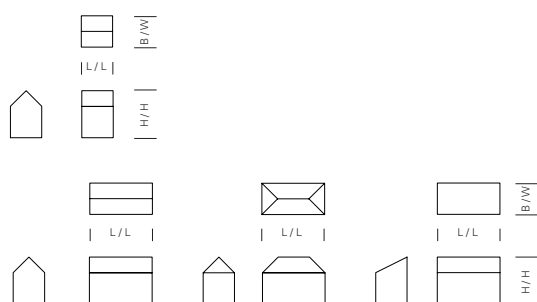

AC10 HAUS

BRIEFBESCHWERER / PAPER WEIGHT
DESIGN: JAN PHILIP HOLLER, 2013

LÄNGE / LENGTH

43 MM	(1 3/4 INCH)
86 MM	(3 2/5 INCH)
86 MM	(3 2/5 INCH)
86 MM	(3 2/5 INCH)

BREITE / WIDTH

43 MM	(1 3/4 INCH)
43 MM	(1 3/4 INCH)
43 MM	(1 3/4 INCH)
43 MM	(1 3/4 INCH)

HÖHE / HEIGHT

65 MM	(2 4/5 INCH)
65 MM	(2 4/5 INCH)
65 MM	(2 4/5 INCH)
65 MM	(2 4/5 INCH)

MATERIAL, OBERFLÄCHE / MATERIAL, FINISH

EUROPÄISCHE EICHE, GEÖLT /
EUROPEAN OAK, OILED

EUROPÄISCHER NUSSBAUM, GEÖLT/
EUROPEAN WALNUT, OILED

MESSING, POLIERT /
BRASS, POLISHED