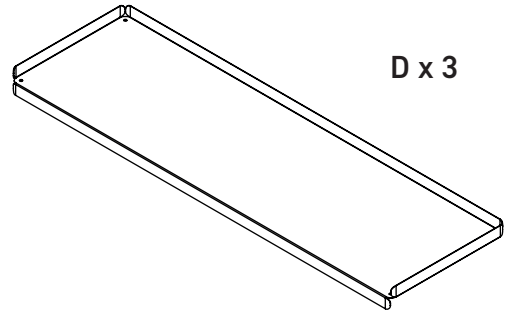

H260mm x W1095mm x D395mm

Weight

Product - 14.7kg

Packaging - 21.0kg

nine

Bolt Shelving - 1000 x 3 Shelves

Lennart Ebert

Materials

Bolt Shelving - 1000 x 3 Shelves

nine

 A x 4

 B x 8

 C x 4

4.

5.

6.