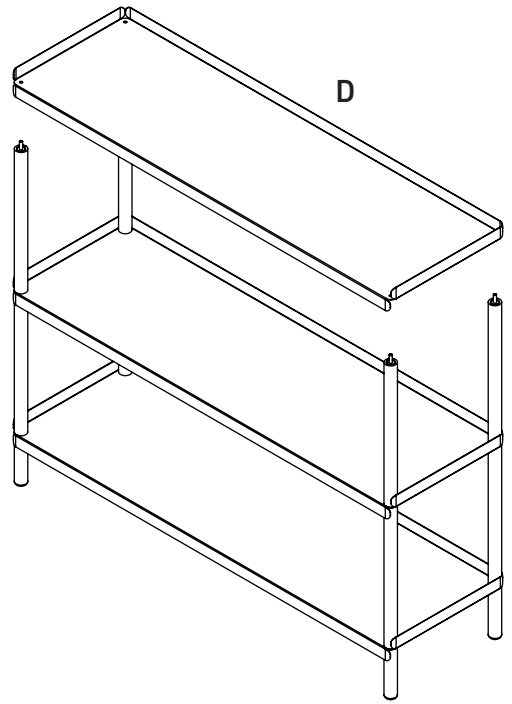

The shelves wrap around the upright to give the unit strength and stability, and the screw and thread embedded into the uprights allow simple, tool-free assembly.

Bolt is available in four sizes, ranging from low shelves for the hallway or televisions, to larger units that are suitable as sideboards or bookshelves.

H260mm x W1095mm x D395mm

Weight

Product - 14.7kg

Packaging - 21.0kg

nine

Bolt Shelving - 1000 x 3 Shelves

Lennart Ebert

Materials

Bolt Shelving - 1000 x 3 Shelves

nine

 A x 4

 B x 8

 C x 4

4.

5.

6.