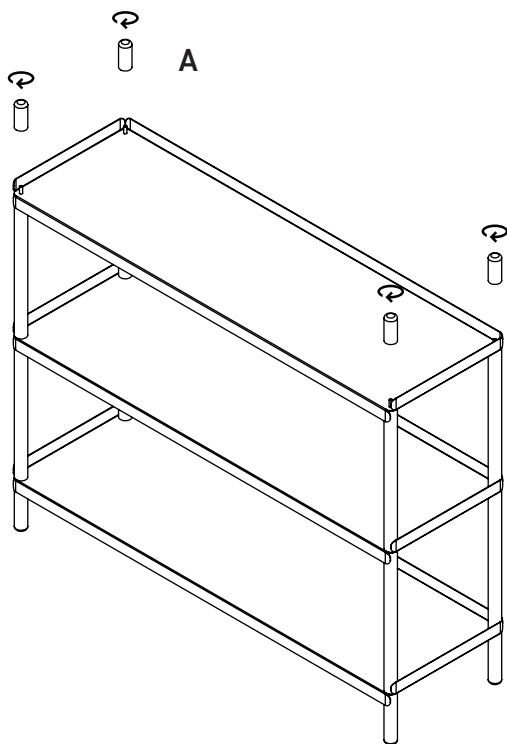

The shelves wrap around the upright to give the unit strength and stability, and the screw and thread embedded into the uprights allow simple, tool-free assembly.

Bolt is available in four sizes, ranging from low shelves for the hallway or televisions, to larger units that are suitable as sideboards or bookshelves.

H260mm x W1095mm x D395mm

Weight

Product - 14.7kg

Packaging - 21.0kg

nine

Bolt Shelving - 1000 x 3 Shelves

Lennart Ebert

Materials

Bolt Shelving - 1000 x 3 Shelves

nine

 A x 4

 B x 8

 C x 4

4.

5.

6.