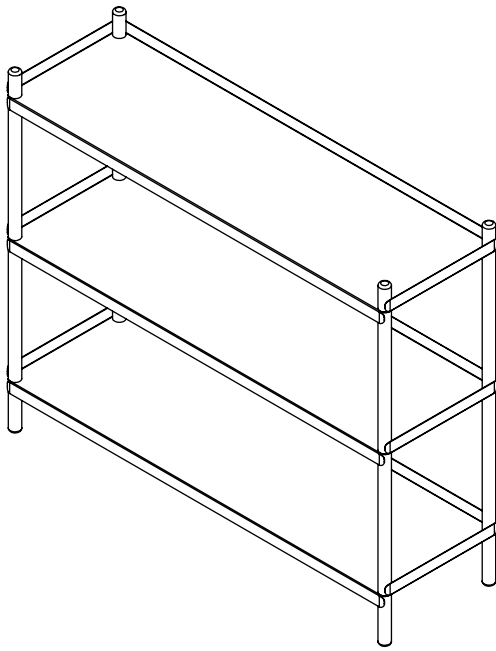

Bolt Shelving - 1000 x 3 Shelves

Lennart Ebert

Bolt by Lennart Ebert for **Nine** is a range of shelving units with a simple and utilitarian aesthetic. They are constructed from two simple elements – folded sheet steel shelves and oak uprights.

The shelves wrap around the upright to give the unit strength and stability, and the screw and thread embedded into the uprights allow simple, tool-free assembly.

Bolt is available in four sizes, ranging from low shelves for the hallway or televisions, to larger units that are suitable as sideboards or bookshelves.

H260mm x W1095mm x D395mm

Weight

Product - 14.7kg

Packaging - 21.0kg

nine

Bolt Shelving - 1000 x 3 Shelves

Lennart Ebert

Materials

Bolt Shelving - 1000 x 3 Shelves

nine

 A x 4

 B x 8

 C x 4

4.

5.

6.