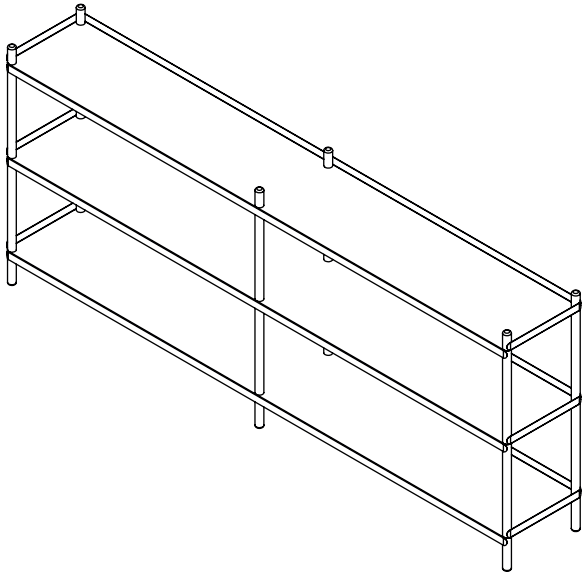

Bolt Shelving - 2000 x 3 Shelves

Lennart Ebert

Bolt by Lennart Ebert for **Nine** is a range of shelving units with a simple and utilitarian aesthetic. They are constructed from two simple elements – folded sheet steel shelves and oak uprights.

The shelves wrap around the upright to give the unit strength and stability, and the screw and thread embedded into the uprights allow simple, tool-free assembly.

Bolt is available in four sizes, ranging from low shelves for the hallway or televisions, to larger units that are suitable as sideboards or bookshelves.

Bolt Shelving - 2000 x 3 Shelves

nine

 A x 6

 B x 12

 C x 6

4.

5.

6.