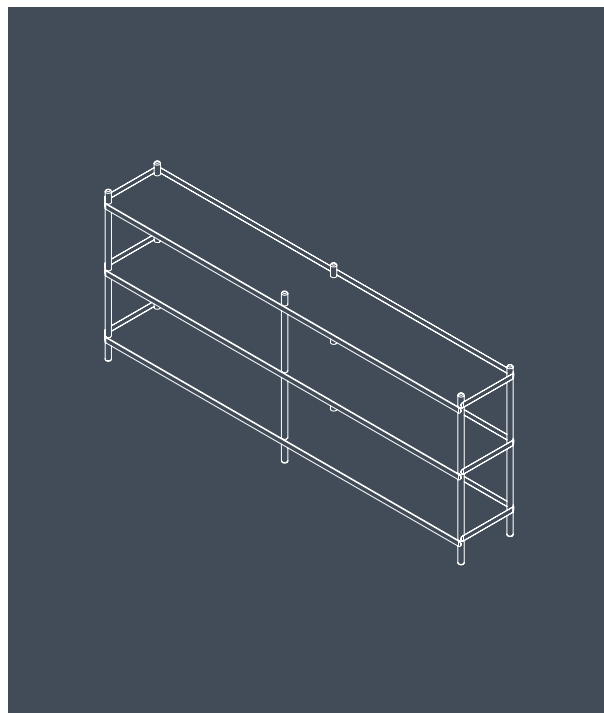

Bolt Shelving - 2000 x 3 Shelves

Lennart Ebert

Bolt by Lennart Ebert for **Nine** is a range of shelving units with a simple and utilitarian aesthetic. They are constructed from two simple elements – folded sheet steel shelves and oak uprights.

The shelves wrap around the upright to give the unit strength and stability, and the screw and thread embedded into the uprights allow simple, tool-free assembly.

Bolt is available in four sizes, ranging from low shelves for the hallway or televisions, to larger units that are suitable as sideboards or bookshelves.

H260mm x W2095mm x D395mm

Weight

Product - 28.3kg

Packaging - 41.0kg

nine

Bolt Shelving - 2000 x 3 Shelves

Lennart Ebert

Materials

Bolt Shelving - 2000 x 3 Shelves

nine

 A x 6

 B x 12

 C x 6

4.

5.

6.