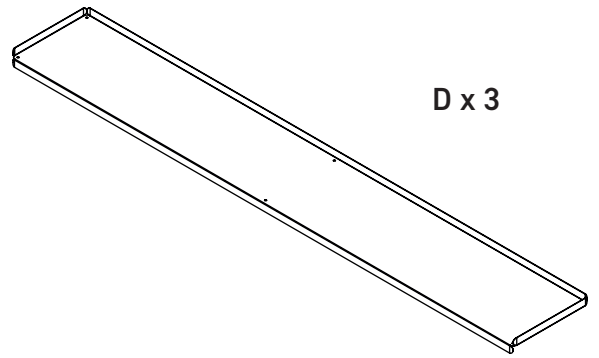

H260mm x W2095mm x D395mm

Weight

Product - 28.3kg

Packaging - 41.0kg

nine

Bolt Shelving - 2000 x 3 Shelves

Lennart Ebert

Materials

Bolt Shelving - 2000 x 3 Shelves

nine

 A x 6

 B x 12

 C x 6

4.

5.

6.