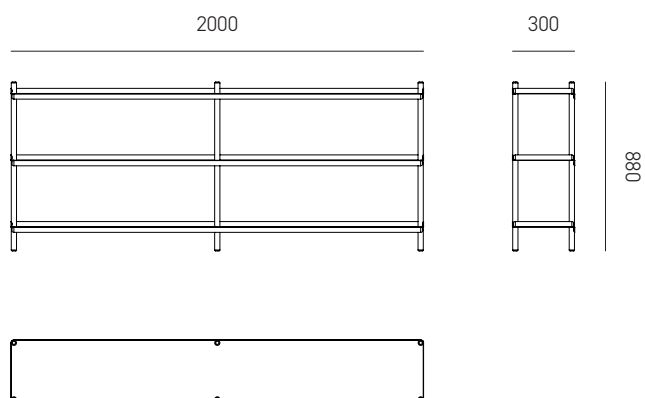

Bolt Shelving - 2000 x 3 Shelves

Lennart Ebert

Bolt by Lennart Ebert for **Nine** is a range of shelving units with a simple and utilitarian aesthetic. They are constructed from two simple elements – folded sheet steel shelves and oak uprights.

The shelves wrap around the upright to give the unit strength and stability, and the screw and thread embedded into the uprights allow simple, tool-free assembly.

Bolt is available in four sizes, ranging from low shelves for the hallway or televisions, to larger units that are suitable as sideboards or bookshelves.

Model Number - 199023 / 199024 / 199025

Product Category

Shelving

Environment

Indoor

Dimensions

H880mm x W2000mm x D300mm

Packaging Dimensions

H260mm x W2095mm x D395mm

Weight

Product - 28.3kg

Packaging - 41.0kg

nine

Bolt Shelving - 2000 x 3 Shelves

Lennart Ebert

Materials